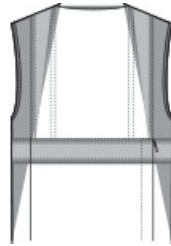

SPEC SHEET + MEASUREMENTS

CornerStone

CornerStone® ANSI 107 Class 2 Surveyor Zippered Two-Tone Vest. CSV105

Product photo

Designed for breathable comfort, this durable two-tone vest is perfect for surveyors. Featuring several storage pockets for tools and equipment, it can be used in a variety of ANSI 107 Class 2 work environments.

- 100% polyester oxford front and pockets for durability and easy decoration
- 100% polyester mesh back for breathability
- Durable, reflective 2-inch tape meets ANSI 107 requirements and provides 360-degree visibility on body
- Two-tone contrast fabric under reflective tape and contrast binding for visibility
- Two layered left chest pockets: one open, one divided
- Right chest bellows pocket with flap and hook and loop closure
- Two lower front flap pockets with hook and loop closures
- Interior open lower pockets on both sides
- Rear zippered mesh pocket to hold a tablet
- Mic clip at left chest for easy access
- Molded center front zipper closure
- This garment must be fully zipped to be in compliance with ANSI 107 standards

Sketches

front

back

CARE INSTRUCTIONS

Machine wash cold. Do not bleach. Tumble dry low. Permanent press. Do not iron. Do not dry clean. Max- 25 washes.

SPEC SHEET + MEASUREMENTS

CornerStone® ANSI 107 Class 2 Surveyor Zippered Two-Tone Vest. CSV105

PRODUCT MEASUREMENTS

	S/M	L/XL	2/3X	4/5X
Body Length at Back	28 1/2	28 1/2	29 1/2	30 1/2
Chest	22	25	29	33 1/2

Body Length at Back: Measured from high point shoulder to finished hem at back.

Chest: Measured across the chest one inch below armhole when laid flat.