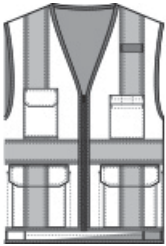

Sketches

front