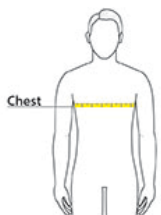

- 100% polyester oxford front and pockets for durability and easy decoration
- 100% polyester mesh back for breathability
- Durable, reflective 2-inch tape meets ANSI 107 requirements and provides 360-degree visibility on body
- Two-tone contrast fabric under reflective tape and contrast binding for visibility
- Two layered left chest pockets: one open, one divided
- Right chest bellows pocket with flap and hook and loop closure
- Two lower front flap pockets with hook and loop closures
- Interior open lower pockets on both sides
- Rear zippered mesh pocket to hold a tablet
- Mic clip at left chest for easy access
- Molded center front zipper closure
- This garment must be fully zipped to be in compliance with ANSI 107 standards

PRODUCT MEASUREMENTS

	S/M	L/XL	2/3X	4/5X
Body Length at Back	28 1/2	28 1/2	29 1/2	30 1/2
Chest	22	25	29	33 1/2

Body Length at Back: Measured from high point shoulder to finished hem at back.

Chest: Measured across the chest one inch below armhole when laid flat.

SIZE CHARTS

	S/M	L/XL	2/3X	4/5X
Body Length at Back	28 1/2	28 1/2	29 1/2	30 1/2
Chest Width	22	25	29	33 1/2

HOW TO MEASURE

CHEST

Measure under the arm and around the fullest part of the chest with arms down, keeping tape horizontal.