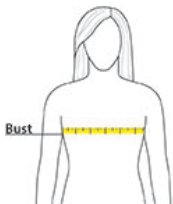

Bust: Measured across the chest one inch below armhole when laid flat.

Body Length at Back: Measured from high point shoulder to finished hem at back.

Sleeve Length: Start at center of neck and measure down shoulder, down sleeve to hem.

SIZE CHARTS

	XS	S	M	L	XL	XXL	3XL	4XL
Size	2	4/6	8/10	12/14	16/18	20/22	24/26	28/30
Bust	32-34	35-36	37-38	39-41	42-44	44-46	48-51	52-55

SPEC SHEET + MEASUREMENTS

Sport-Tek® Women's PosiCharge® Electric Heather
Colorblock 1/4-Zip Pullover. LST397

HOW TO MEASURE

BUST

Measure under the arm and around the fullest part of the bust with arms down, keeping tape horizontal.

COLORS

Please note: PMS code information is shown only when an exact match is available.