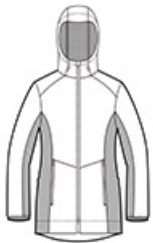

Sketches

front