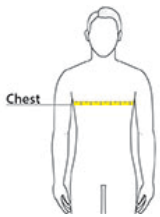

## Sketches

front

back

## PRODUCT MEASUREMENTS

	XS	S	M	L	XL	2XL	3XL
Body Length at Back	27	28	29	30	31	32	33
Chest	16 1/2	18	20	22	24	26	28

**Body Length at Back:** Measured from high point shoulder to finished hem at back.

**Chest:** Measured across the chest one inch below armhole when laid flat.

## SIZE CHARTS

	XS	S	M	L	XL	2XL	3XL
Chest	31-34	34-37	38-41	42-45	46-49	50-53	54-57

## HOW TO MEASURE