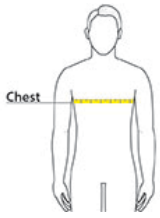

## PRODUCT MEASUREMENTS

	XS	S	M	L	XL	2XL	3XL	4XL
Body Length at Back	27	28	29	30	31	32	32 1/2	33
Chest	18 1/2	20	21 1/2	23	24 1/2	26	28	30
Sleeve Length from Center Back	17 1/4	18	18 3/4	19 1/2	20 1/4	21	21 3/4	22 1/2

**Body Length at Back:** Measured from high point shoulder to finished hem at back.

**Chest:** Measured across the chest one inch below armhole when laid flat.

**Sleeve Length from Center Back:** Measure from Center Back neck to shoulder point to sleeve hem.

## SIZE CHARTS

	XS	S	M	L	XL	2XL	3XL	4XL
Chest	32-34	35-37	38-40	41-43	44-46	47-49	50-53	54-57

## HOW TO MEASURE

---