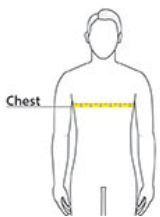

SPEC SHEET + MEASUREMENTS

BELLA+CANVAS.

BELLA+CANVAS® Unisex Sponge Fleece Drop Shoulder
Sweatshirt. BC3945

Product photo

- Retail fit
- Tear-away label
- Dropped shoulders
- Side seamed
- Rib knit cuffs and hem
- 8-ounce, 52/48 Airlume combed and ring spun cotton/poly fleece, 32 singles
- Athletic Heather: 8-ounce, 90/10 Airlume combed and ring spun cotton/poly fleece, 32 singles

BELLA+CANVAS

BELLA+CANVAS® Unisex Sponge Fleece Drop Shoulder
Sweatshirt. BC3945

PRODUCT MEASUREMENTS

	XS	S	M	L	XL	2XL
Body Length at Back	27 1/8	27 5/8	28 1/4	29 5/8	30 5/8	31 5/8
Chest	19 3/8	21 3/8	22 3/4	25 1/8	27 1/8	29 1/8

Body Length at Back: Measured from high point shoulder to finished hem at back.

Chest: Measured across the chest one inch below armhole when laid flat.

SIZE CHARTS

	XS	S	M	L	XL	2XL
Chest	31-34	34-37	38-41	42-45	46-49	50-53

HOW TO MEASURE

CHEST

Measure under the arm and around the fullest part of the chest with arms down, keeping tape horizontal.

SPEC SHEET + MEASUREMENTS

BELLA+CANVAS.

**BELLA+CANVAS® Unisex Sponge Fleece Drop Shoulder
Sweatshirt. BC3945**