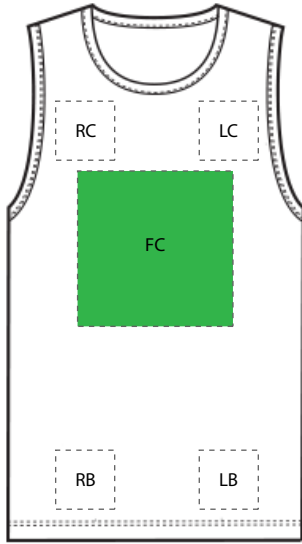

DECORATION SPEC SHEET

FRONT DECORATION DIMENSIONS

Code	Location	Dimensions	Priority
FC	Full Chest	10"H x 10"W	Primary
LB	Left Bottom	4"H x 4"W	
LC	Left Chest	3"H x 3"W	
RB	Right Bottom	4"H x 4"W	
RC	Right Chest	3"H x 3"W	

BACK DECORATION DIMENSIONS

BA	Back	10"H X 10"W	
BB	Back Bottom	4"H x 4"W	
UB	Upper Back	4"H x 4"W	

Decoration range is dependent on product, decoration method and equipment used. Allow for 1/8" per size.

The information provided in this template is general, but the printing or embroidery placements may vary depending on the product, due to brand logo placement, fabric types, etc.