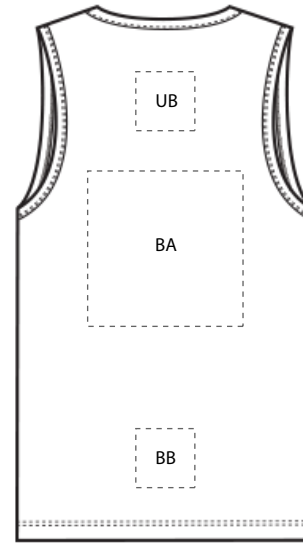

DECORATION SPEC SHEET

FRONT DECORATION DIMENSIONS

Code	Location	Dimensions	Priority
FC	Full Chest	10"H x 10"W	Primary
LB	Left Bottom	4"H x 4"W	
LC	Left Chest	3"H x 3"W	
RB	Right Bottom	4"H x 4"W	
RC	Right Chest	3"H x 3"W	

BACK DECORATION DIMENSIONS

BA	Back	10"H X 10"W	
BB	Back Bottom	4"H x 4"W	
UB	Upper Back	4"H x 4"W	

Decoration range is dependent on product, decoration method and equipment used. Allow for 1/8" per size.

The information provided in this template is general, but the printing or embroidery placements may vary depending on the product, due to brand logo placement, fabric types, etc.