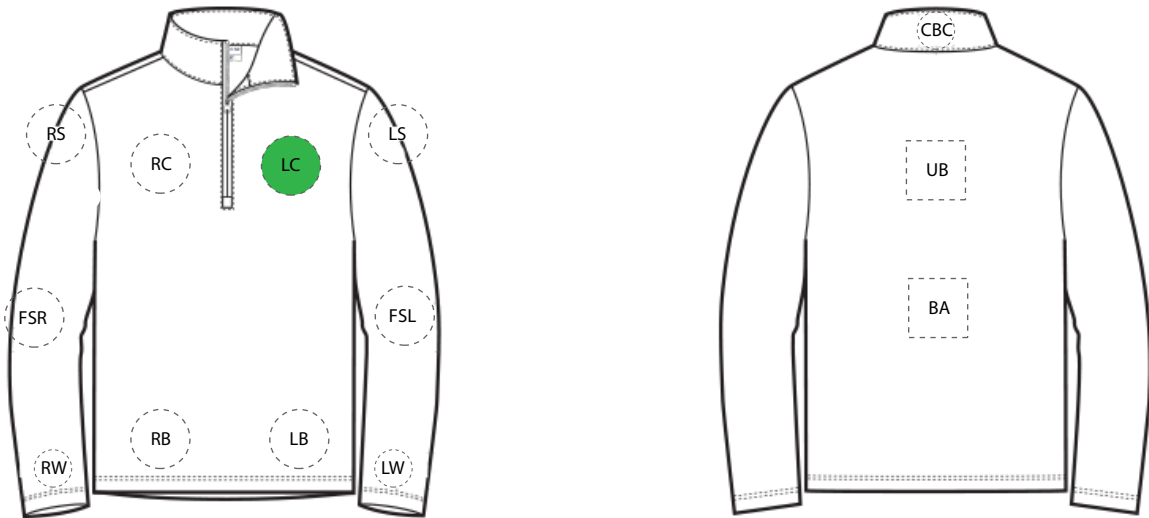

DECORATION SPEC SHEET

FRONT DECORATION DIMENSIONS

LB	Left Bottom	3 1/2" Diameter	
LC	Left Chest	3 1/2" Diameter	Primary
RB	Right Bottom	3 1/2" Diameter	
RC	Right Chest	3 1/2" Diameter	

BACK DECORATION DIMENSIONS

BA	Back	3 1/2" Diameter	
CBC	Collar Back Center	2" Diameter	
UB	Upper Back	3 1/2" Diameter	

SLEEVE DECORATION DIMENSIONS

FSL	Full Sleeve Left	3 1/2" Diameter	
FSR	Full Sleeve Right	3 1/2" Diameter	
LS	Left Shoulder	3 1/2" Diameter	
LW	Left Wrist	2" Diameter	
RS	Right Shoulder	3 1/2" Diameter	
RW	Right Wrist	2" Diameter	

Decoration range is dependent on product, decoration method and equipment used. Allow for 1/8" per size.

The information provided in this template is general, but the printing or embroidery placements may vary depending on the product, due to brand logo placement, fabric types, etc.