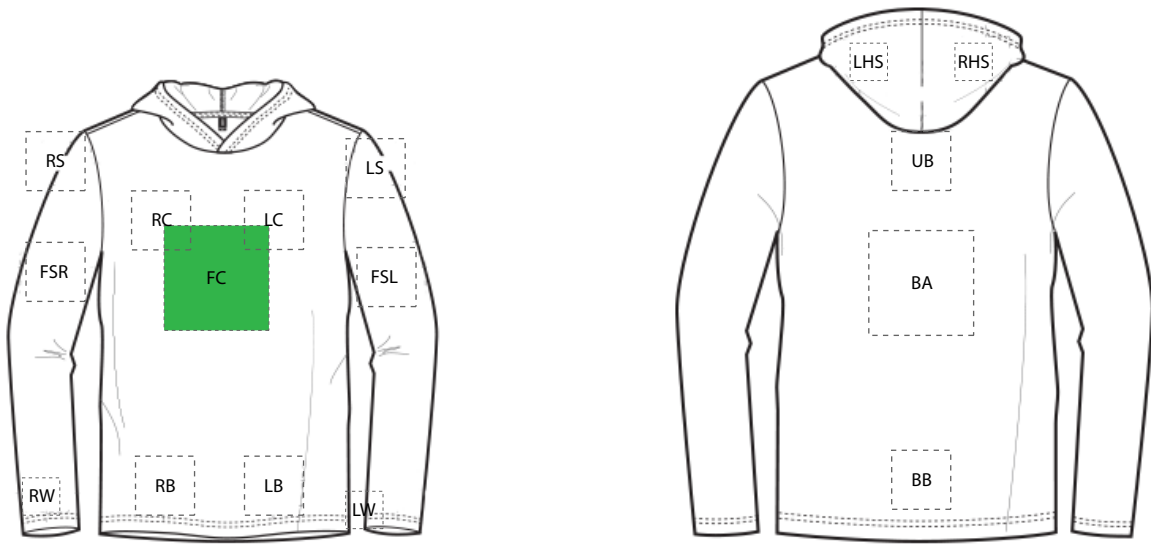

DECORATION SPEC SHEET

FRONT DECORATION DIMENSIONS

FC	Full Chest	11"H x 11" W	Primary
LB	Left Bottom	4"H x 4"W	
LC	Left Chest	4"H x 4"W	
RB	Right Bottom	4"H x 4"W	
RC	Right Chest	4"H x 4"W	

BACK DECORATION DIMENSIONS

BA	Back	11"H x 11" W	
BB	Back Bottom	4"H x 4"W	
UB	Upper Back	4"H x 4"W	

SLEEVE DECORATION DIMENSIONS

FSL	Full Sleeve Left	4"H x 4"W	
FSR	Full Sleeve Right	4"H x 4"W	
LS	Left Shoulder	4"H x 4"W	
LW	Left Wrist	3"H x 3"W	
RS	Right Shoulder	4"H x 4"W	
RW	Right Wrist	3"H x 3"W	

HOOD DECORATION DIMENSIONS

LHS	Left Hood Side	3"H x 3"W	
RHS	Right Hood Side	3"H x 3"W	

Decoration range is dependent on product, decoration method and equipment used. Allow for 1/8" per size.

The information provided in this template is general, but the printing or embroidery placements may vary depending on the product, due to brand logo placement, fabric types, etc.