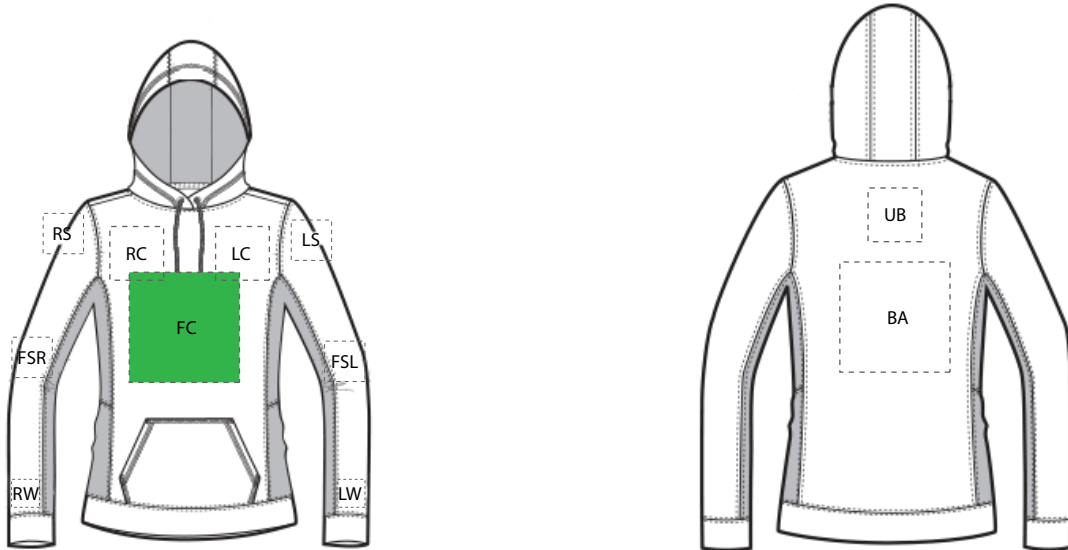

DECORATION SPEC SHEET

FRONT DECORATION DIMENSIONS

LC	Left Chest	4"W x 4"H	
RC	Right Chest	4"W x 4"H	
FC	Front Chest	11"W x 11"H	Primary Standard

BACK DECORATION DIMENSIONS

BA	Back	11"W x 11"H	
UB	Upper Back	4"W x 4"H	

SLEEVE DECORATION DIMENSIONS

FSL	Full Sleeve Left	3"W x 3"H	
FSR	Full Sleeve Right	3"W x 3"H	
LS	Left Shoulder	3"W x 3"H	
RS	Right Shoulder	3"W x 3"H	
LW	Left Wrist	2"H x 2"W	
RW	Right Wrist	2"H x 2"W	

Decoration range is dependent on product, decoration method and equipment used. Allow for 1/8" per size.

The information provided in this template is general, but the printing or embroidery placements may vary depending on the product, due to brand logo placement, fabric types, etc.