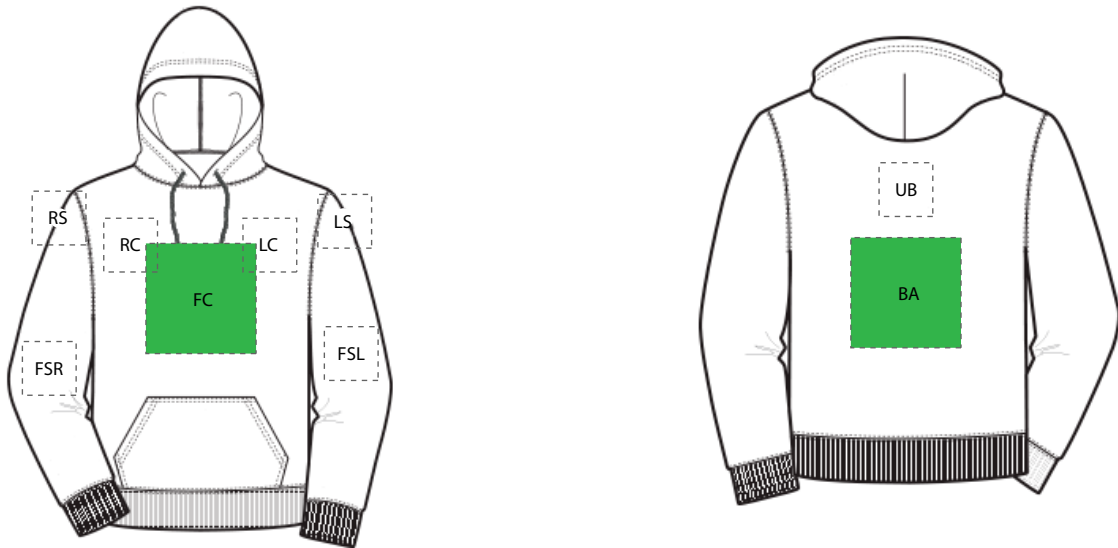

DECORATION SPEC SHEET

FRONT DECORATION DIMENSIONS

LC	Left Chest	4"W x 4"H	
RC	Right Chest	4"W x 4"H	
FC	Front Chest	11"W x 11"H	Primary Standard

BACK DECORATION DIMENSIONS

BA	Back	11"W x 11"H	
UB	Upper Back	4"W x 4"H	

SLEEVE DECORATION DIMENSIONS

FSL	Full Sleeve Left	3"W x 3"H	
FSR	Full Sleeve Right	3"W x 3"H	
LS	Left Shoulder	3"W x 3"H	
RS	Right Shoulder	3"W x 3"H	

Decoration range is dependent on product, decoration method and equipment used. Allow for 1/8" per size.