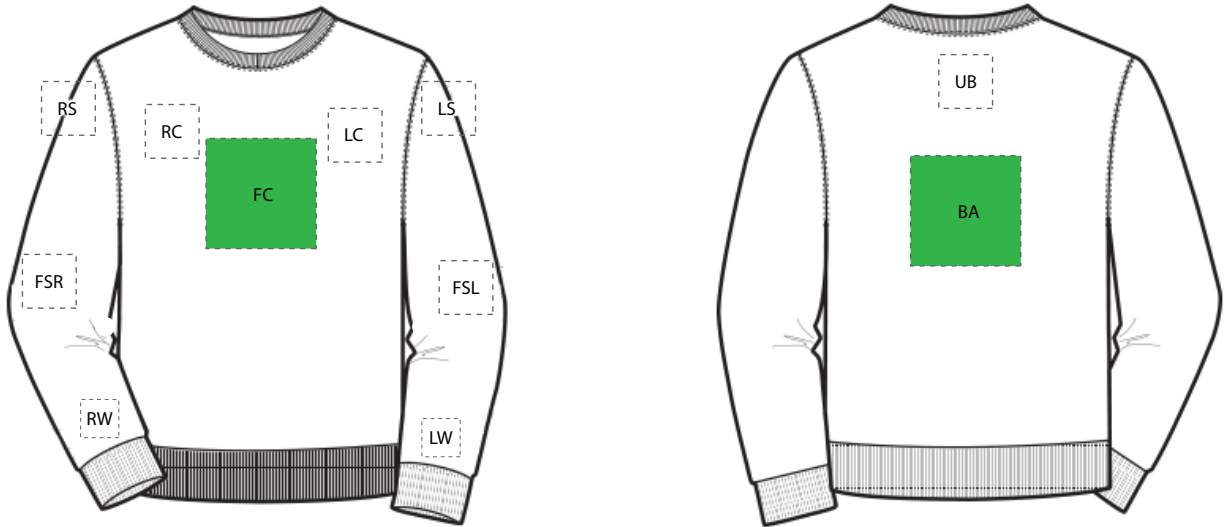

DECORATION SPEC SHEET

FRONT DECORATION DIMENSIONS

FC	Full Chest	11"H X 11"W	Primary
LC	Left Chest	4"H X 4"W	
RC	Right Chest	4"H X 4"W	

BACK DECORATION DIMENSIONS

BA	Back	11"H X 11"W	
UB	Upper Back	4"H X 4"W	

SLEEVE DECORATION DIMENSIONS

FSL	Full Sleeve Left	4"H X 4"W	
FSR	Full Sleeve Right	4"H X 4"W	
LS	Left Shoulder	4"H X 4"W	
LW	Left Wrist	2"H X 2"W	
RS	Right Shoulder	4"H X 4"W	
RW	Right Wrist	2"H X 2"W	

Decoration range is dependent on product, decoration method and equipment used. Allow for 1/8" per size.

The information provided in this template is general, but the printing or embroidery placements may vary depending on the product, due to brand logo placement, fabric types, etc.