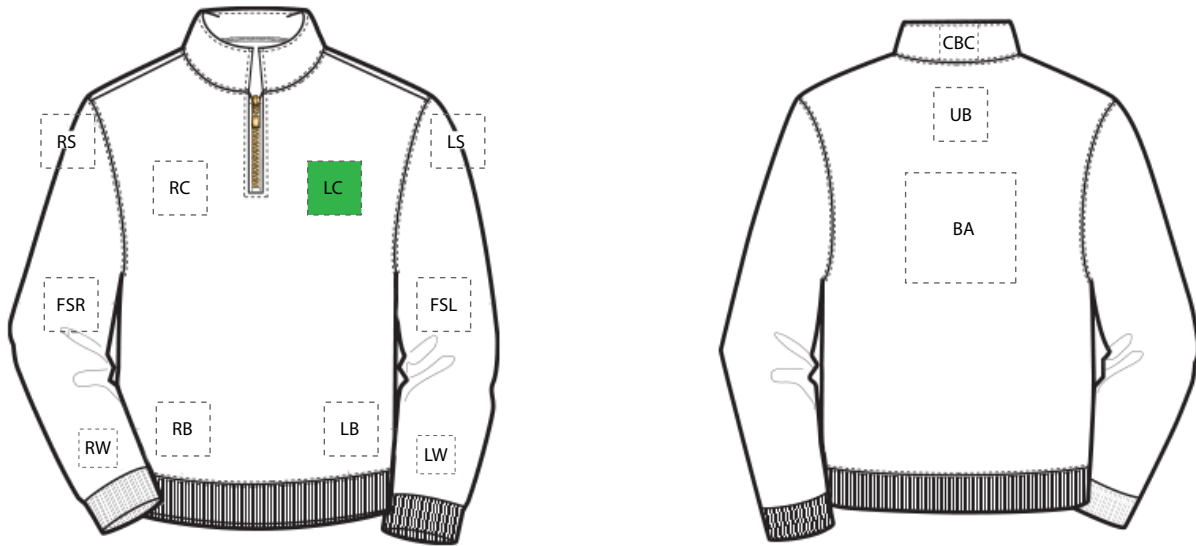

# DECORATION SPEC SHEET

## FRONT DECORATION DIMENSIONS

LC	Left Chest	4"H X 4"W	Primary
LB	Left Bottom	4"H X 4"W	
RB	Right Bottom	4"H X 4"W	
RC	Right Chest	4"H x 4"W	

## BACK DECORATION DIMENSIONS

BA	Back	11"H X 11"W	
UB	Collar Back Center	2"H X 2"W	
CBC	Upper Back	4"H X 4"W	

## SLEEVE DECORATION DIMENSIONS

FSL	Full Sleeve Left	4"H X 4"W	
FSR	Full Sleeve Right	4"H X 4"W	
LS	Left Shoulder	4"H X 4"W	
LW	Left Wrist	2"H X 2"W	
RS	Right Shoulder	4"H X 4"W	
RW	Right Wrist	2"H X 2"W	