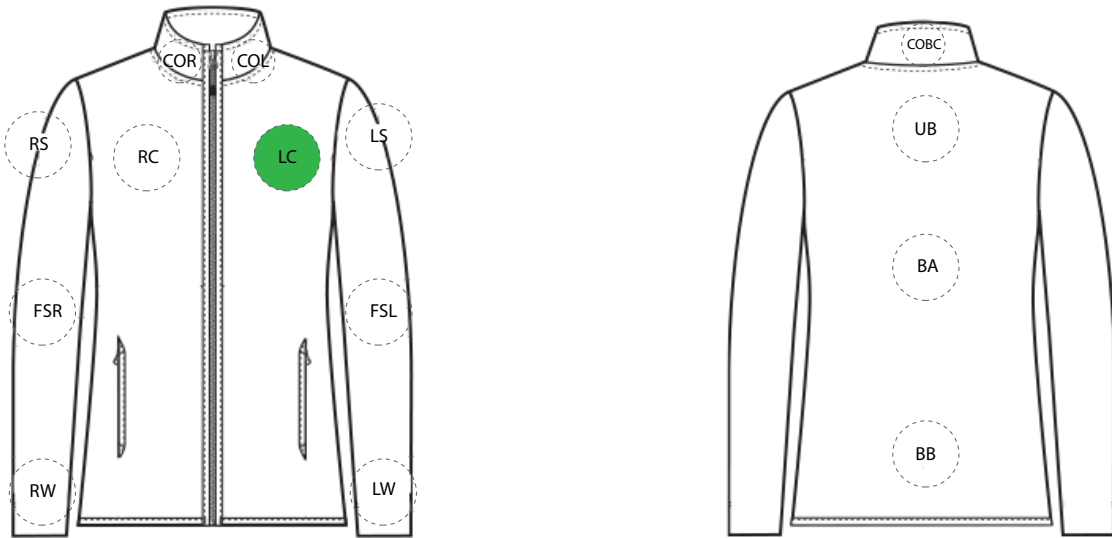

DECORATION SPEC SHEET

FRONT DECORATION DIMENSIONS

COL	Collar Left	2"H x 3"W	
COR	Collar Right	2"H x 3"W	
LC	Left Chest	4"H x 4" W	Primary
RC	Right Chest	4"H x 4" W	

BACK DECORATION DIMENSIONS

BA	Back	18"H x 4"W	
BB	Back Bottom	6"H x 14"W	
COBC	Collar Back	2"H x 4"W	
UB	Upper Back	4"H x 4"W	

SLEEVE DECORATION DIMENSIONS

FSL	Full Sleeve Left	16"H x 4"W	
FSR	Full Sleeve Right	16"H x 4"W	
LS	Left Shoulder	5"H x 5"W	
LW	Left Wrist	3"H x 3"W	
RS	Right Shoulder	5"H x 5"W	
RW	Right Wrist	3"H x 3"W	

Decoration range is dependent on product, decoration method and equipment used. Allow for 1/8" per size.

The information provided in this template is general, but the printing or embroidery placements may vary depending on the product, due to brand logo placement, fabric types, etc.