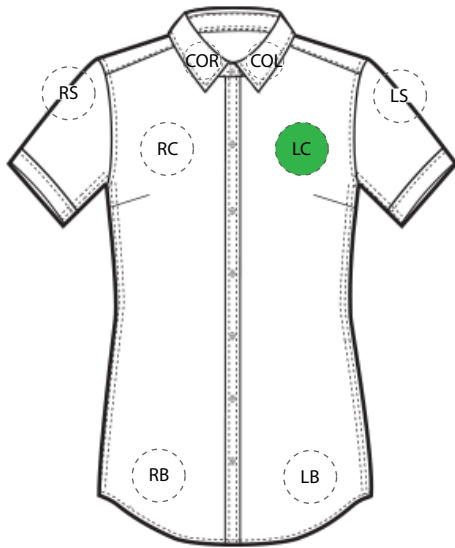

DECORATION SPEC SHEET

FRONT DECORATION DIMENSIONS

COL	Collar Left	1" Diameter	
COR	Collar Right	1" Diameter	
LB	Left Bottom	3 1/2" Diameter	
LC	Left Chest	3 1/2" Diameter	Primary
RB	Right Bottom	3 1/2" Diameter	
RC	Right Chest	3 1/2" Diameter	

BACK DECORATION DIMENSIONS

BA	Back	3 1/2" Diameter	
BB	Back Bottom	3 1/2" Diameter	
COBC	Collar Back	1" Diameter	
UB	Upper Back	2" Diameter	

SLEEVE DECORATION DIMENSIONS

LS	Left Shoulder	3 1/2" Diameter	
RS	Right Shoulder	3 1/2" Diameter	

Decoration range is dependent on product, decoration method and equipment used. Allow for 1/8" per size.

The information provided in this template is general, but the printing or embroidery placements may vary depending on the product, due to brand logo placement, fabric types, etc.