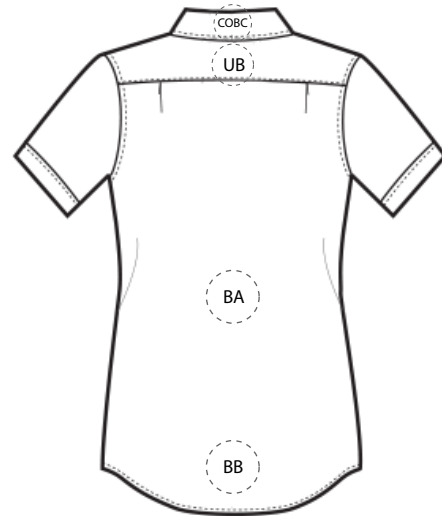

DECORATION SPEC SHEET

FRONT DECORATION DIMENSIONS

COL	Collar Left	1" Diameter	
COR	Collar Right	1" Diameter	
LB	Left Bottom	3 1/2" Diameter	
LC	Left Chest	3 1/2" Diameter	Primary
RB	Right Bottom	3 1/2" Diameter	
RC	Right Chest	3 1/2" Diameter	

BACK DECORATION DIMENSIONS

BA	Back	3 1/2" Diameter	
BB	Back Bottom	3 1/2" Diameter	
COBC	Collar Back	1" Diameter	
UB	Upper Back	2" Diameter	

SLEEVE DECORATION DIMENSIONS

LS	Left Shoulder	3 1/2" Diameter	
RS	Right Shoulder	3 1/2" Diameter	

Decoration range is dependent on product, decoration method and equipment used. Allow for 1/8" per size.

The information provided in this template is general, but the printing or embroidery placements may vary depending on the product, due to brand logo placement, fabric types, etc.