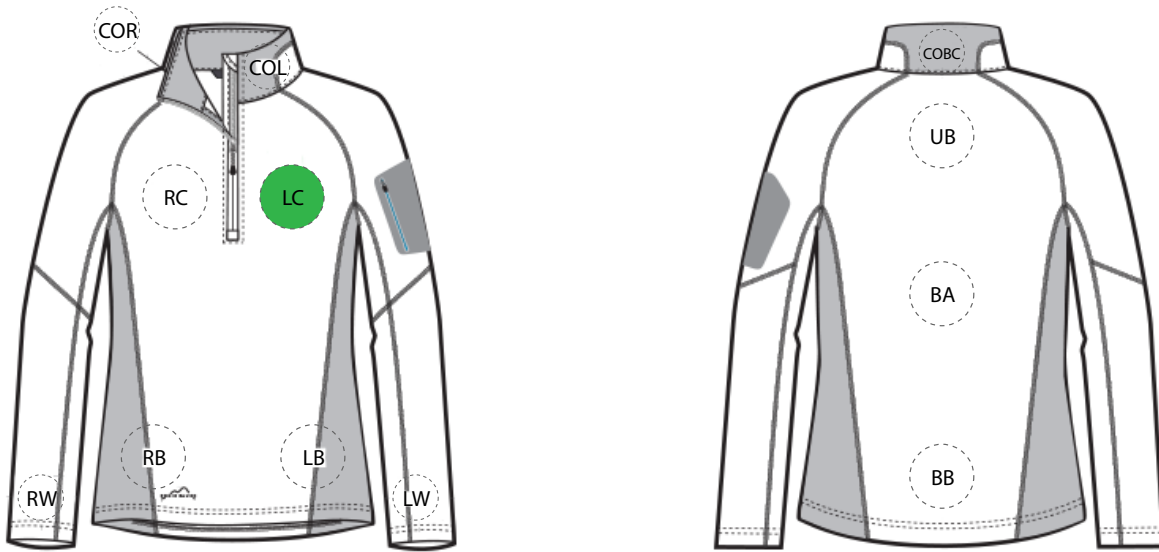

DECORATION SPEC SHEET

FRONT DECORATION DIMENSIONS

COL	Collar Left	2" Diameter	
COR	Collar Right	2" Diameter	
LB	Left Bottom	3 1/2" Diameter	
LC	Left Chest	3 1/2" Diameter	Primary
RB	Right Bottom	3 1/2" Diameter	
RC	Right Chest	3 1/2" Diameter	

BACK DECORATION DIMENSIONS

BA	Back	3 1/2" Diameter	
BB	Back Bottom	3 1/2" Diameter	
COBC	Collar Back	2" Diameter	
UB	Upper Back	3 1/2" Diameter	

SLEEVE DECORATION DIMENSIONS

LW	Left Wrist	2" Diameter	
RW	Right Wrist	2" Diameter	

Decoration range is dependent on product, decoration method and equipment used. Allow for 1/8" per size.

The information provided in this template is general, but the printing or embroidery placements may vary depending on the product, due to brand logo placement, fabric types, etc.