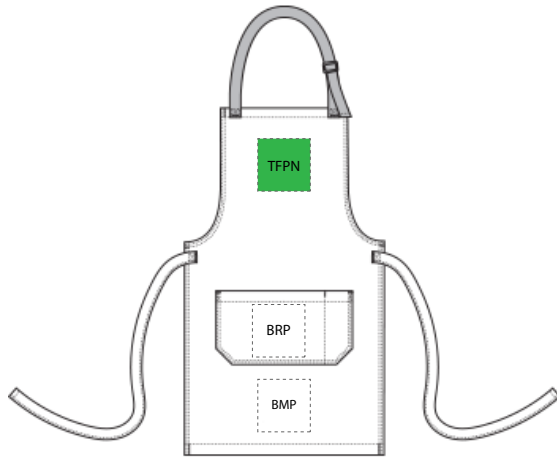

# DECORATION SPEC SHEET

FRONT DECORATION DIMENSIONS			
<b>BFPN</b>	Bottom Front Panel	6"W x 5"H	
<b>TFPN</b>	Top Front Panel	6"W x 5"H	Primary
<b>TMP</b>	Top Middle Pocket	6"W x 5"H	

Decoration range is dependent on product, decoration method and equipment used. Allow for 1/8" per size.

The information provided in this template is general, but the printing or embroidery placements may vary depending on the product, due to brand logo placement, fabric types, etc.