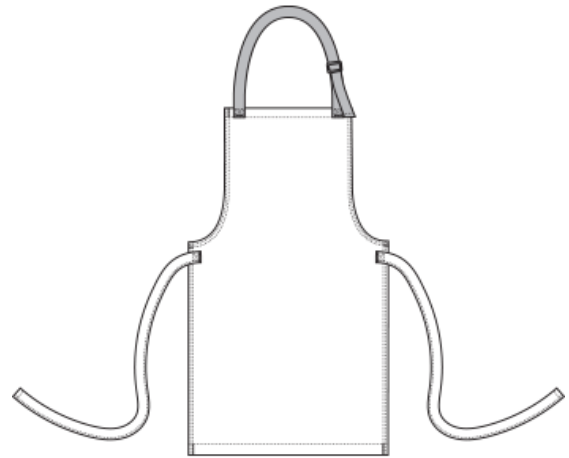

# DECORATION SPEC SHEET

FRONT DECORATION DIMENSIONS			
<b>BFPN</b>	Bottom Front Panel	6"W x 5"H	
<b>TFPN</b>	Top Front Panel	6"W x 5"H	Primary
<b>TMP</b>	Top Middle Pocket	6"W x 5"H	

Decoration range is dependent on product, decoration method and equipment used. Allow for 1/8" per size.