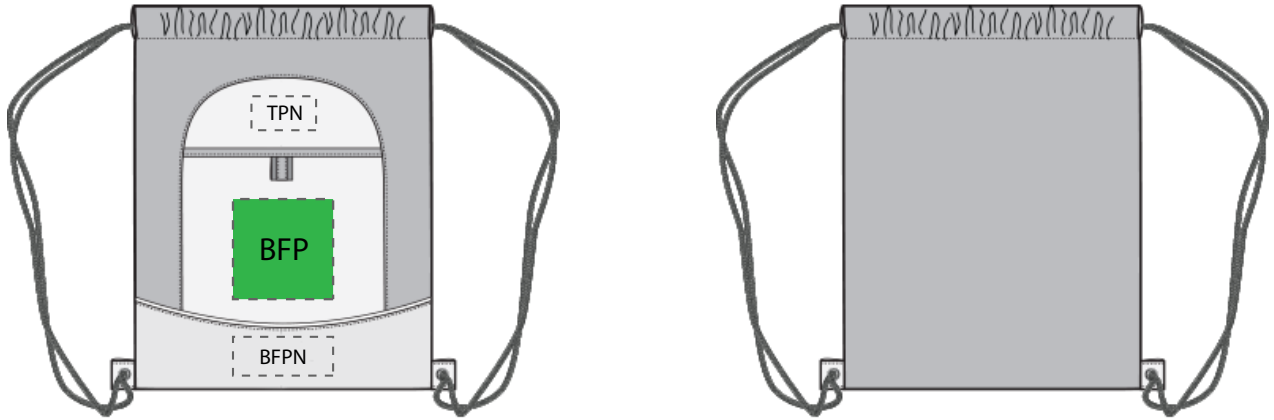

# DECORATION SPEC SHEET

FRONT DECORATION DIMENSIONS			
<b>BFPN</b>	Bottom Front Panel	2"H X 6"W	
<b>FPN</b>	Front Panel	6"H X 6"W	Primary
<b>TPN</b>	Top Panel	2"H X 4"W	

Decoration range is dependent on product, decoration method and equipment used. Allow for 1/8" per size.

The information provided in this template is general, but the printing or embroidery placements may vary depending on the product, due to brand logo placement, fabric types, etc.