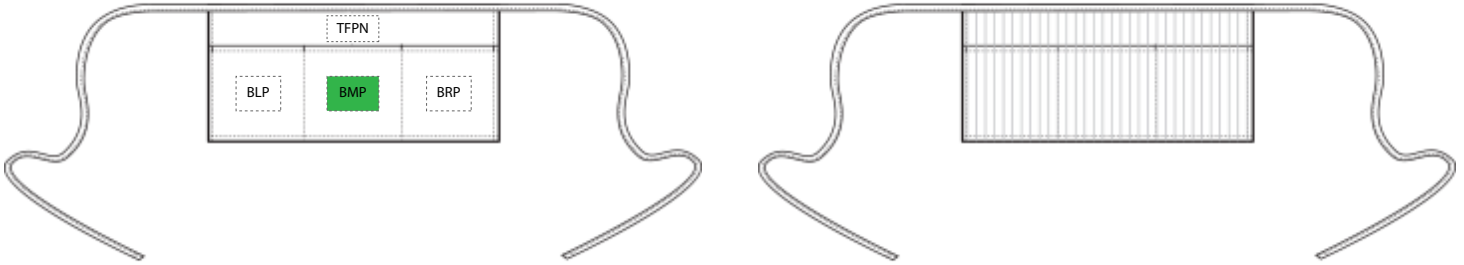

# DECORATION SPEC SHEET

FRONT DECORATION DIMENSIONS			
<b>BLP</b>	Bottom Left Pocket	4"H x 6"W	
<b>BMP</b>	Bottom Middle Pocket	4"H x 6"W	Primary
<b>BRP</b>	Bottom Right Pocket	4"H x 6"W	
<b>TFPN</b>	Top Front Panel	2"H x 6"W	

Decoration range is dependent on product, decoration method and equipment used. Allow for 1/8" per size.

The information provided in this template is general, but the printing or embroidery placements may vary depending on the product, due to brand logo placement, fabric types, etc.