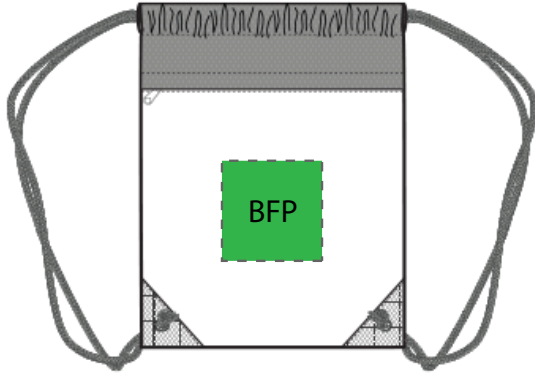

DECORATION SPEC SHEET

FRONT DECORATION DIMENSIONS

BFP	Bottom Front Pocket	6"H x 6"W	Primary
------------	---------------------	-----------	---------

Decoration range is dependent on product, decoration method and equipment used. Allow for 1/8" per size.

The information provided in this template is general, but the printing or embroidery placements may vary depending on the product, due to brand logo placement, fabric types, etc.