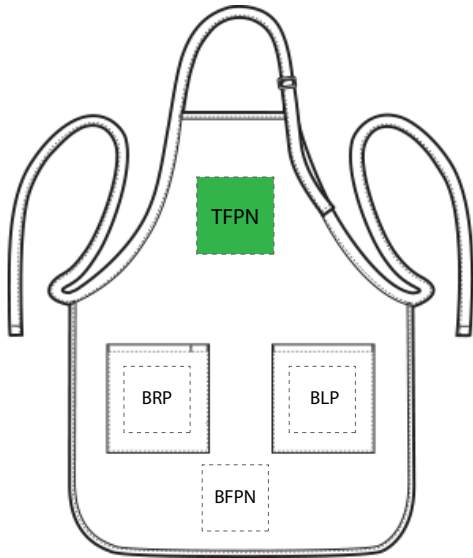

DECORATION SPEC SHEET

| FRONT DECORATION DIMENSIONS | | | |
|-----------------------------|---------------------|-----------|---------|
| BFPN | Bottom Front Panel | 6"H x 6"W | |
| BLP | Bottom Left Pocket | 6"H x 6"W | |
| BRP | Bottom Right Pocket | 6"H x 6"W | |
| TFPN | Top Front Panel | 6"H x 6"W | Primary |

Decoration range is dependent on product, decoration method and equipment used. Allow for 1/8" per size.

The information provided in this template is general, but the printing or embroidery placements may vary depending on the product, due to brand logo placement, fabric types, etc.