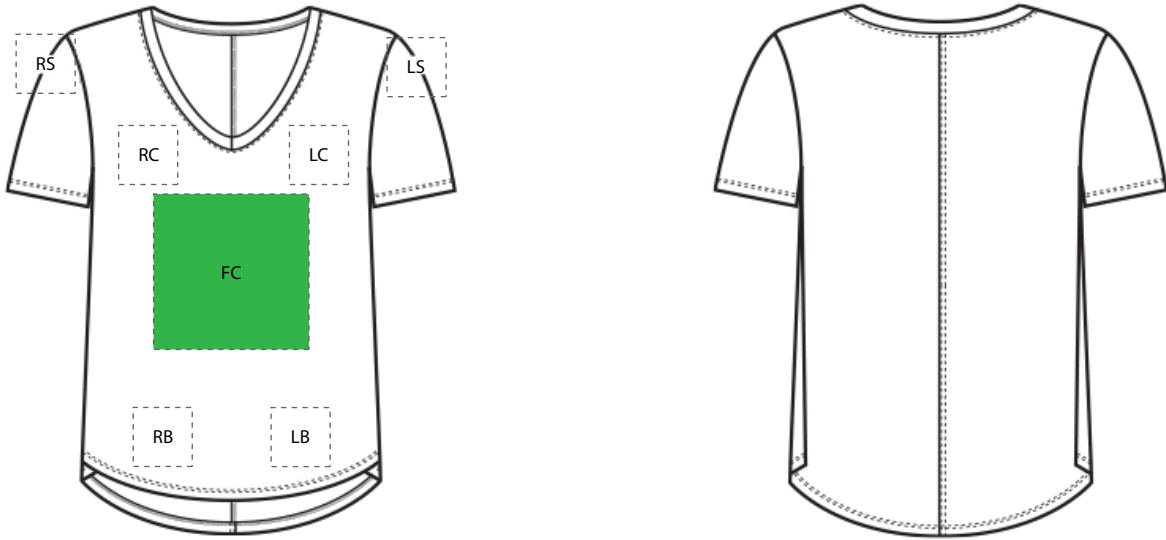

DECORATION SPEC SHEET

FRONT DECORATION DIMENSIONS

FC	Full Chest	11"W x 11" H	Primary Standard
LB	Left Bottom	4"W x 4"H	
LC	Left Chest	4"W x 4"H	
RB	Right Bottom	4"W x 4"H	
RC	Right Chest	4"W x 4"H	

SLEEVE DECORATION DIMENSIONS

LS	Left Shoulder	4"W x 4"H	
RS	Right Shoulder	4"W x 4"H	

Decoration range is dependent on product, decoration method and equipment used. Allow for 1/8" per size.

The information provided in this template is general, but the printing or embroidery placements may vary depending on the product, due to brand logo placement, fabric types, etc.