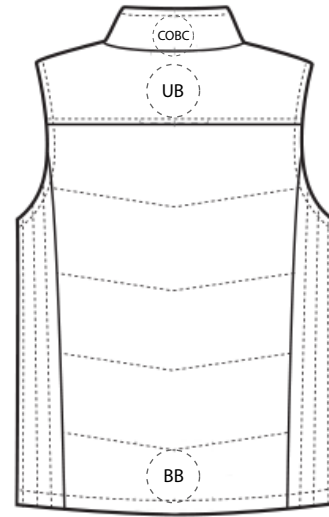

# DECORATION SPEC SHEET

## FRONT DECORATION DIMENSIONS

<b>COL</b>	Collar Left	2" Diameter	
<b>COR</b>	Collar Right	2" Diameter	
<b>LB</b>	Left Bottom	3 1/2" Diameter	
<b>LC</b>	Left Chest	3 1/2" Diameter	Primary
<b>RB</b>	Right Bottom	3 1/2" Diameter	
<b>RC</b>	Right Chest	3 1/2" Diameter	

## BACK DECORATION DIMENSIONS

<b>BB</b>	Back Bottom	3 1/2" Diameter	
<b>COBC</b>	Collar Back	2" Diameter	
<b>UB</b>	Upper Back	3 1/2" Diameter	

Decoration range is dependent on product, decoration method and equipment used. Allow for 1/8" per size.