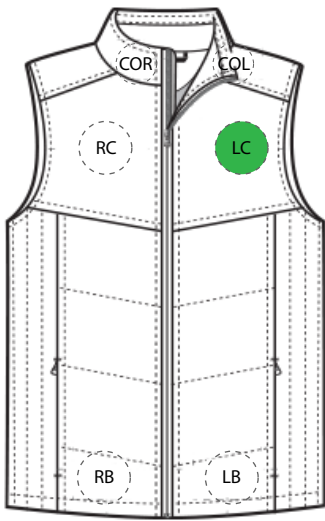

# DECORATION SPEC SHEET

## FRONT DECORATION DIMENSIONS

<b>COL</b>	Collar Left	2" Diameter	
<b>COR</b>	Collar Right	2" Diameter	
<b>LB</b>	Left Bottom	3 1/2" Diameter	
<b>LC</b>	Left Chest	3 1/2" Diameter	Primary
<b>RB</b>	Right Bottom	3 1/2" Diameter	
<b>RC</b>	Right Chest	3 1/2" Diameter	

## BACK DECORATION DIMENSIONS

<b>BB</b>	Back Bottom	3 1/2" Diameter	
<b>COBC</b>	Collar Back	2" Diameter	
<b>UB</b>	Upper Back	3 1/2" Diameter	

Decoration range is dependent on product, decoration method and equipment used. Allow for 1/8" per size.