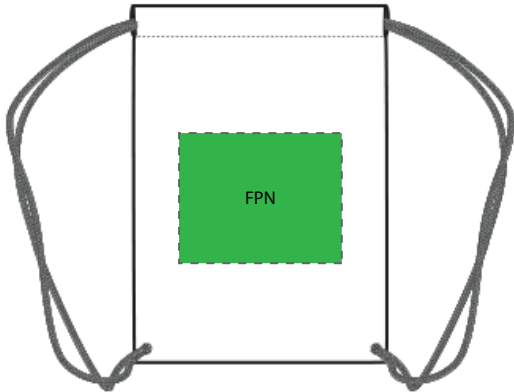

# DECORATION SPEC SHEET

FRONT DECORATION DIMENSIONS			
FPN	Front Panel	8"H x 10"W	Primary

Decoration range is dependent on product, decoration method and equipment used. Allow for 1/8" per size.

The information provided in this template is general, but the printing or embroidery placements may vary depending on the product, due to brand logo placement, fabric types, etc.