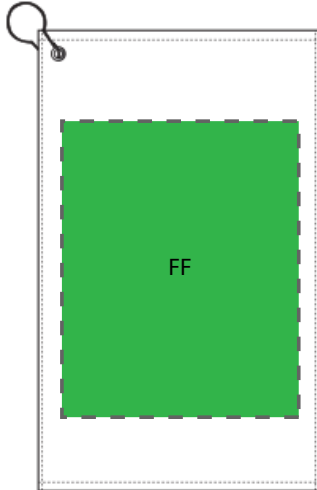

DECORATION SPEC SHEET

FRONT DECORATION DIMENSIONS

FF	Full Front	10"H x 8"W	Primary
-----------	------------	------------	---------

BACK DECORATION DIMENSIONS

FB	Full Back	10"H x 8"W	
-----------	-----------	------------	--

Decoration range is dependent on product, decoration method and equipment used. Allow for 1/8" per size.

The information provided in this template is general, but the printing or embroidery placements may vary depending on the product, due to brand logo placement, fabric types, etc.