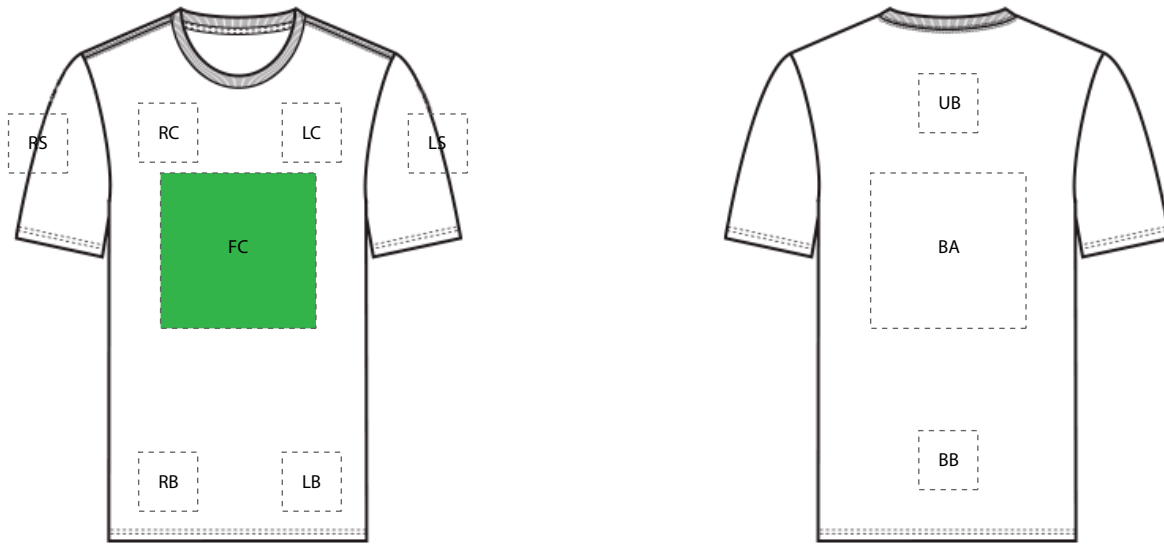

DECORATION SPEC SHEET

FRONT DECORATION DIMENSIONS

Code	Description	Dimensions	Standard
FC	Full Chest	11"W x 11" H	Primary Standard
LB	Left Bottom	4"W x 4"H	
LC	Left Chest	4"W x 4"H	
RB	Right Bottom	4"W x 4"H	
RC	Right Chest	4"W x 4"H	

BACK DECORATION DIMENSIONS

BA	Back	11"W x 11" H	
BB	Back Bottom	4"W x 4"H	
UB	Upper Back	4"W x 4"H	

SLEEVE DECORATION DIMENSIONS

LS	Left Shoulder	4"W x 4"H	
RS	Right Shoulder	4"W x 4"H	

Decoration range is dependent on product, decoration method and equipment used. Allow for 1/8" per size.